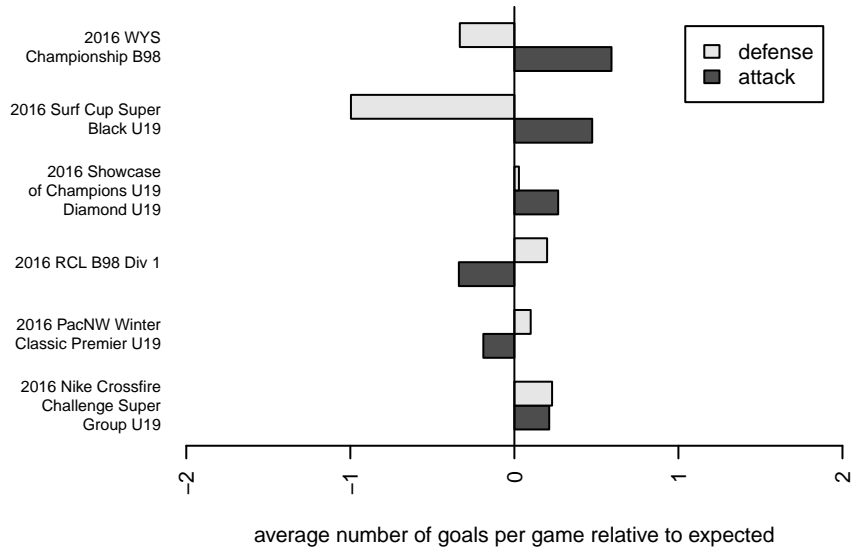

Performance relative to 13 month average