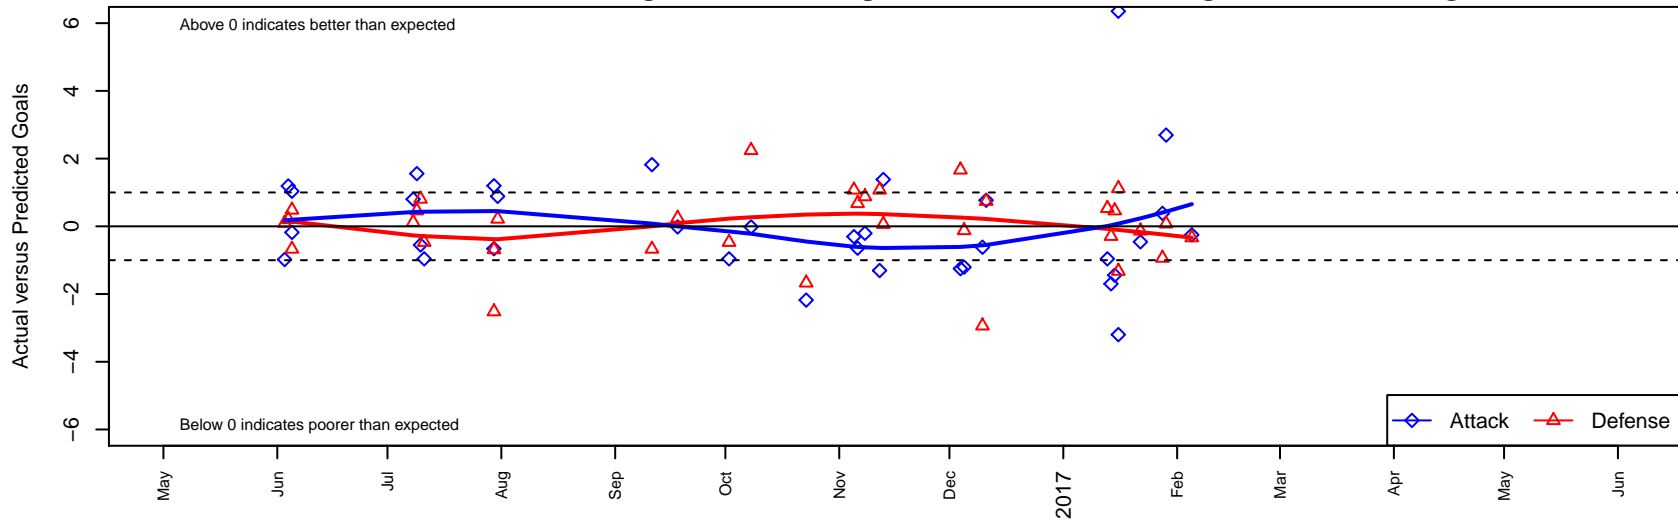

# PacNW Maroon B98

Pacific Northwest SC  
 Tukwila, WA  
 B98 total strength=1919  
 attack=59.57 defense=39.23  
 fall league = RCL B98 Div 1

alt names used:  
 PACIFIC NORTHWEST SC PACNW 98 MARO  
 PacNW B98 Maroon A  
 PACIFIC NORTHWEST SC PACNW 98 MARO  
 PACIFIC NORTHWEST SC PACNW 98 MARO  
 PacNW B98 Maroon  
 PacNW B98 Maroon A

Venues played:  
 2016 Showcase of Champions U19 Diamond U  
 2016 Nike Crossfire Challenge Super Group U  
 2016 Surf Cup Super Black U19  
 2016 RCL B98 Div 1  
 2016 PacNW Winter Classic Premier U19  
 2016 WYS Championship B98

**PacNW Maroon B98**  
 Dots are actual minus expected GF (blue circles) and GA (red triangles).  
 Blue line is smoothed change in attack strength. Red is smoothed change in defense strength.

**attack and defense variance (black dot)  
relative to other teams  
and top 10 in region**