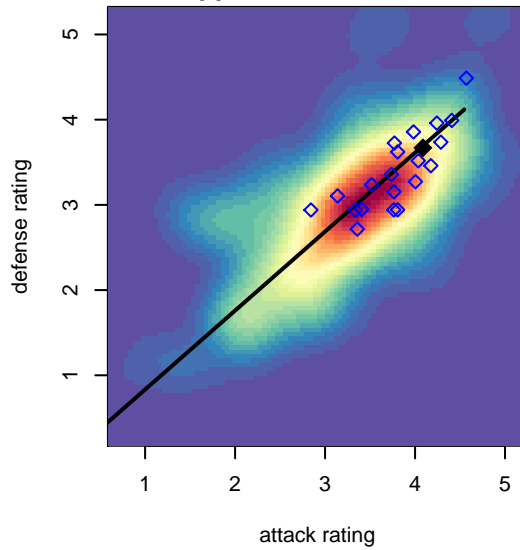

**attack and defense rating
relative to others at age
and all opponents in last 13 months**