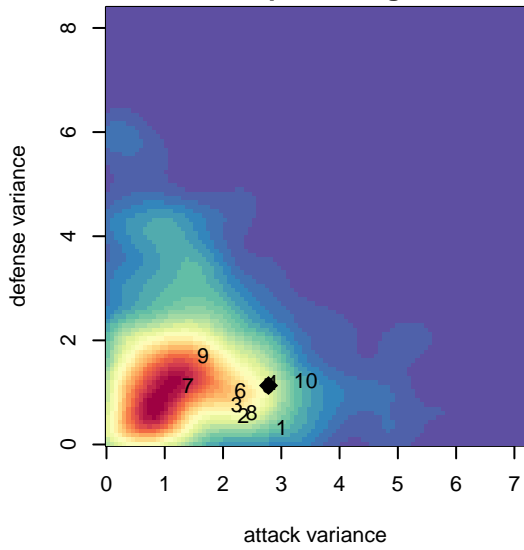

# PacNW Maroon B98

Pacific Northwest SC  
 Tukwila, WA  
 B98 total strength=1919  
 attack=59.57 defense=39.23  
 fall league = RCL B98 Div 1

alt names used:  
 PACIFIC NORTHWEST SC PACNW 98 MARO  
 PacNW B98 Maroon A  
 PACIFIC NORTHWEST SC PACNW 98 MARO  
 PACIFIC NORTHWEST SC PACNW 98 MARO  
 PacNW B98 Maroon  
 PacNW B98 Maroon A

**PacNW Maroon B98**  
 Dots are actual minus expected GF (blue circles) and GA (red triangles).  
 Blue line is smoothed change in attack strength. Red is smoothed change in defense strength.

**attack and defense variance (black dot)  
relative to other teams  
and top 10 in region**