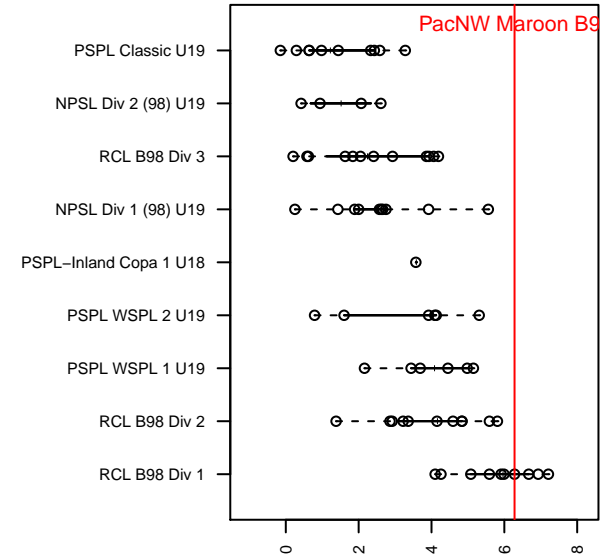

**attack and defense rating
relative to others at age
and all opponents in last 13 months**